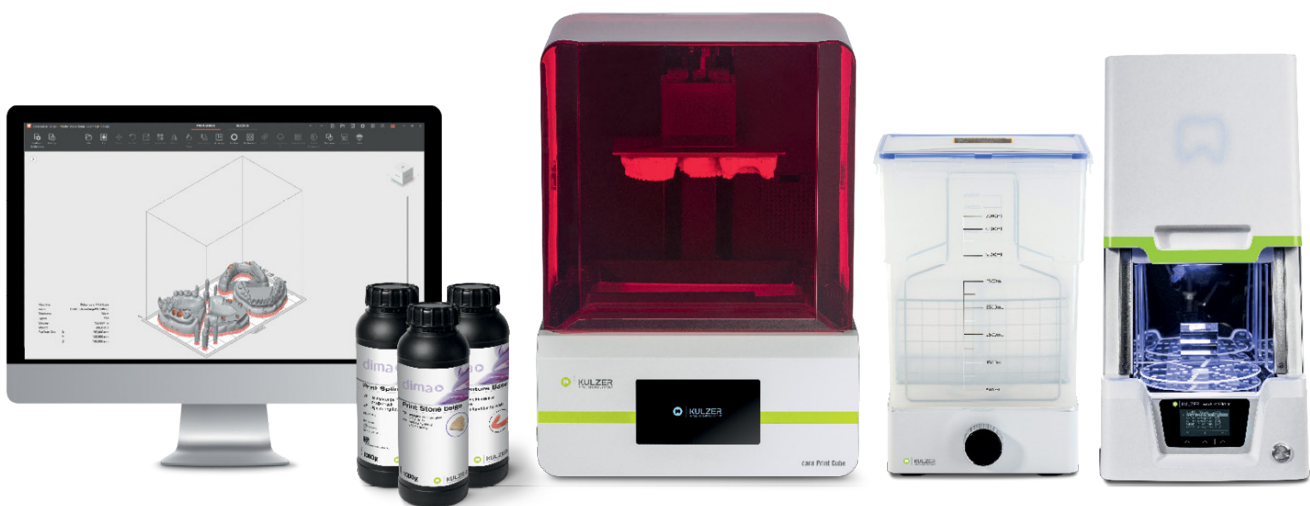

2026 Q3 Kulzer Lab Specials

AVAILABLE UNTIL 9.30.2026

carao® dima®

carao[®] PRINT CUBE

SPECIAL OFFER

BUY cara[®] Print Cube Digital Workflow (1 cara Print Cube, 1 cara Print Clean-up, and 1 cara Print LEDcure)

GET \$3,000 of dima[®] Print Resins (mix and match) at **NO EXTRA CHARGE!** Resin can be redeemed over 12 months if preferred.

CAMPAIGN#: 1000806581.

IT'S MORE THAN 3D PRINTING.
IT'S A COMPLETELY VALIDATED WORKFLOW.