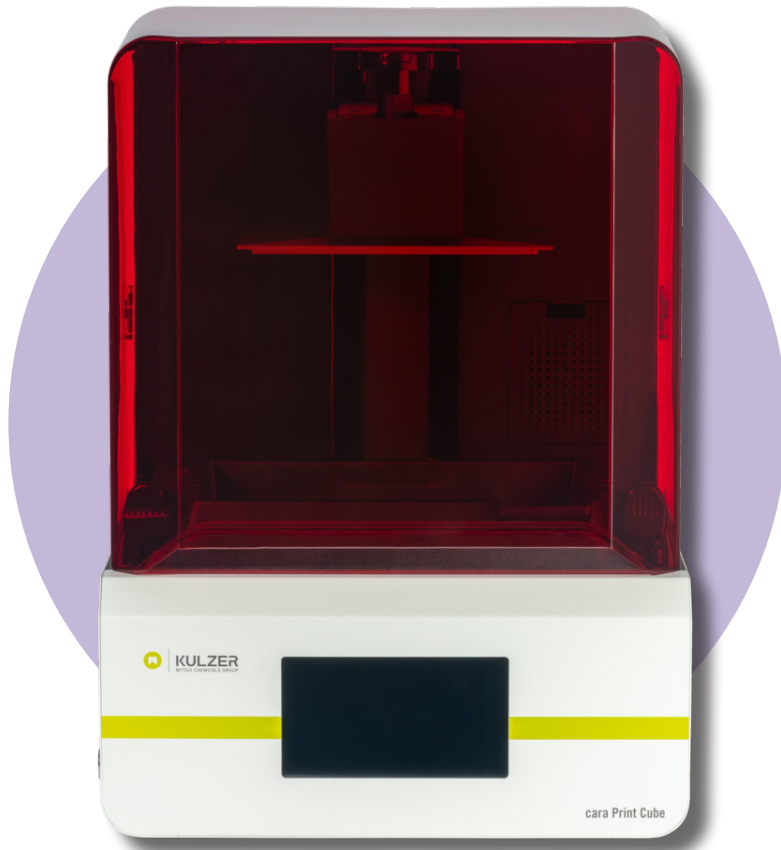

2026 Q3 Kulzer Lab Specials

AVAILABLE UNTIL 9.30.2026

carao® dima®

carao[®] PRINT CUBE

SPECIAL OFFER

BUY cara[®] Print Cube Digital Workflow (1 cara Print Cube, 1 cara Print Clean-up, and 1 cara Print LEDcure)

GET \$3,000 of dima[®] Print Resins (mix and match) at **NO EXTRA CHARGE!** Resin can be redeemed over 12 months if preferred.

CAMPAIGN#: 1000806581.

IT'S MORE THAN 3D PRINTING.
IT'S A COMPLETELY VALIDATED WORKFLOW.